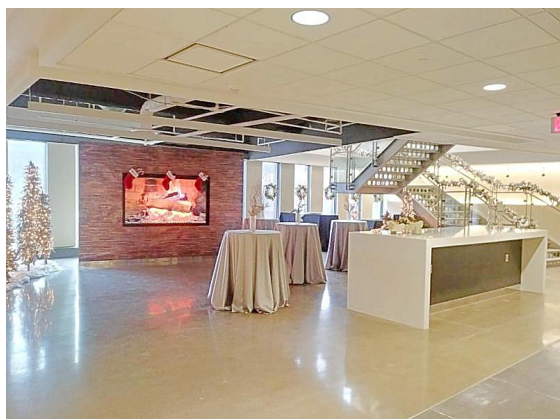

Spark Signs & Graphics - Boosting Business

Spark partners with first Wahlburgers in Pittsburgh.

We love burgers and this project with Wahlburgers satisfied our craving. [Wahlburgers](#) is a casual dining burger restaurant and bar franchise concept started by Mark Wahlburg and brothers Donnie and Paul. This challenging project included working closely with multiple architects and builders to fabricate and install seven different lighted signs, both exterior and interior. Sign types included lighted channel letters, the circular "W"s and an awesome 17 foot-long green canopy with 'show' lights. Stop by Wahlburgers in the Block Northway for both hearty and lighter offerings that will please the palate.

Other projects that kept us busy.

Brunner - Wall Graphic

Our friends at [Brunner](#), an agency that drives success using creativity, data science, and technology, needed a quick solution as part of its office was under construction and they were set to host a holiday party. Spark jumped in and printed a stone wall graphic that was placed around an existing TV. The result: a pop-up stone hearth with fireplace on screen.

Chapman Westport - Lighted Entrance Sign

We have been serving tenants at the Chapman Westport business park for months, and our lead client, [Chapman Properties](#), asked us to build and install a large entrance sign. Chapman Westport is a 300-acre Class-A Business Park located three miles from the Pittsburgh International Airport. The lighted channel letters were 27" tall, with the total span of the sign being 39 feet.