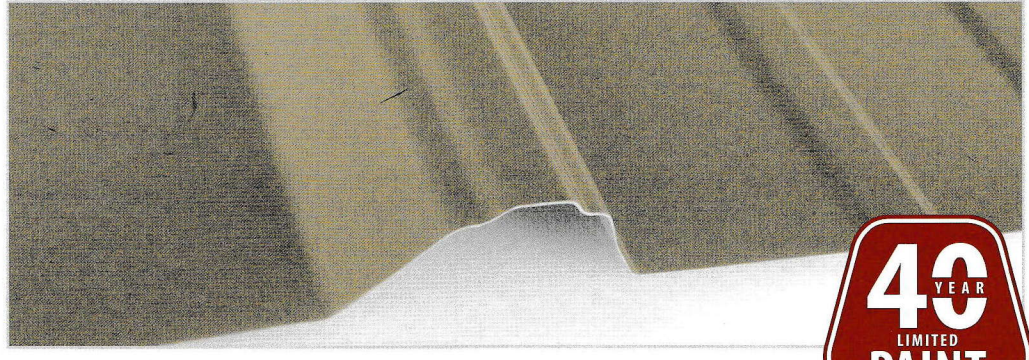

Panel-Loc Plus™

Color Selection Tool

Includes Panel-Loc™

www.centralstatesmfg.com

Colors on this chart are close representations of actual metal color, limited by printing and viewing conditions. Color matching is optimized for outdoor viewing.